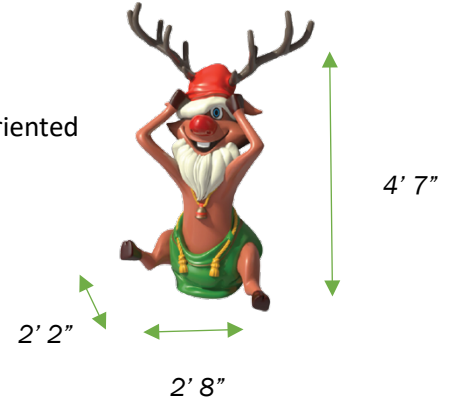

4.6' Santa Reindeer

SKU: 3DF-12078

Features

- Commercial Grade
- Quality craftsmanship using high strength fiberglass resin with randomly oriented polyester strands for maximum strength and durability
- Automotive paint with high grade UV inhibitor
- Hand painted to achieve the highest detail possible
- Designed and coated for indoor/outdoor use

Material Specs

Series:	Commercial Grade
Display:	Fiberglass
Display Material:	High strength fiberglass resin with randomly oriented polyester strands for maximum strength and durability
Paint:	Automotive paint, applied by hand, with high grade UV inhibitor for long-lasting use
Height:	4' 7"
Width:	2' 8"
Depth:	2' 2"
Carton Dimensions:	30" x 28" x 45"
Carton Weight:	58 lbs.
Carton Cubes:	22 ft ³