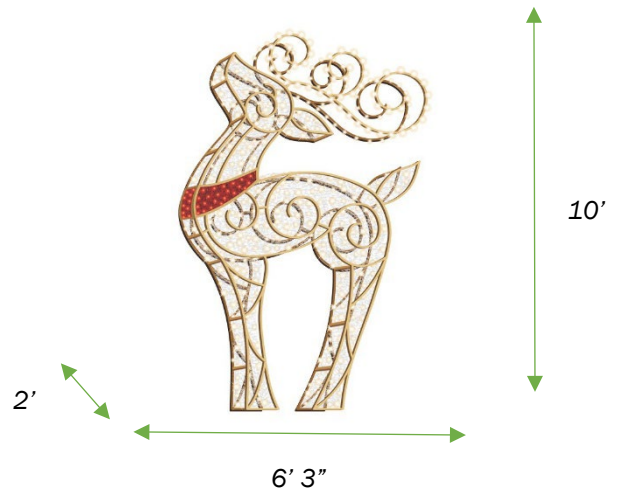

10' LED Reindeer Icon – Warm White

SKU: 3D-1J010

Features

- Commercial Grade
- IP44 Weather Rating
- Commercial Grade LED Bullet Cap Mini Lights
- Steady and flashing LED lighting
- Gold powder-coated aluminum frame with PVC Mesh
- Designed and coated for indoor/outdoor use

Material Specs

Lighting:	Commercial Grade LED Bullet Cap Mini Lights
Number of LEDs:	1647 Warm White LEDs with 63 Red LEDs
LED Color	Warm White and Red
Dimensional Material:	Transparent PVC Net
Construction Type:	Aluminum, gold powder-coated frame designed for demanding outdoor applications
Voltage	110/120 (US Plug)
Power Supply:	24V 100W transformer
Power Cord Length	6' UL rated power cord
Estimated Shipping Cubes:	200 ft ³
Carton Dimensions:	85" X 78" X 52"