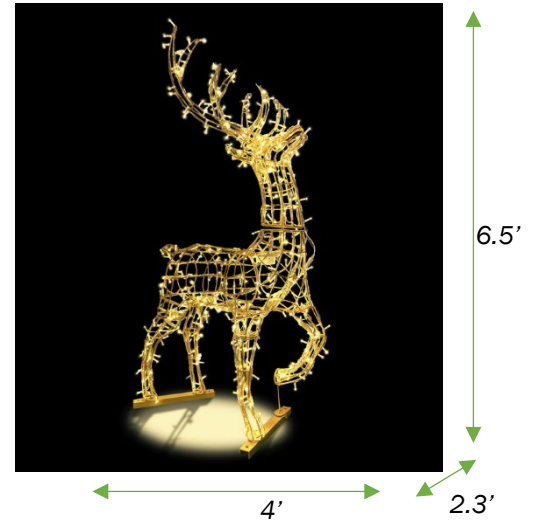

6.5' Head Swaying Reindeer

SKU: 3D-11043

Features

- Commercial Grade
- Swaying Effect
- Bullet Cap LEDs with Glue Injection and Transparent PVC Cable
- Gold powder-coated aluminum frame
- Designed and coated for indoor/outdoor use

Material Specs

Lighting:	Commercial Grade LED Mini Lights
Light effect	Static and Flash
LED Color:	Warm White
Number of LEDs:	450
Construction Type:	Aluminum, gold powder-coated frame designed for demanding outdoor applications
Power Supply:	24V 40W transformer with 2-Way Y-Splitter
Power Cord Length:	5' UL rated power cord
Height:	6.5'
Width:	4'
Depth:	2.3'

Hardware Specs

M6 U Bolt with Nuts:	Quantity 16
M6X40 Bolt with Nuts:	Quantity 1
M6 Nuts:	Quantity 5