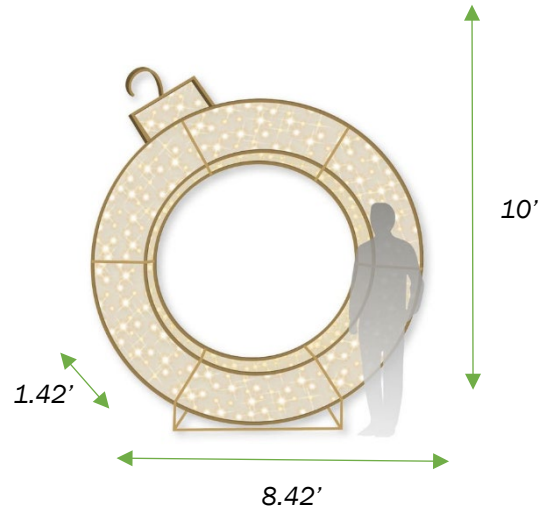

10' 3D LED Ring

SKU: 3D-11003

Features

- Commercial Grade
- IP44 Weather Rating
- Bullet Cap LEDs with Glue Injection and Transparent PVC Cable
- Steady and flashing LED lighting
- Gold powder-coated aluminum frame with PVC Mesh
- Designed and coated for indoor/outdoor use

Material Specs

Lighting:	Commercial Grade LED Mini Lights
Number of LEDs:	2080 white static LEDs with 260 white flash LEDs
LED Color:	Warm White
Dimensional Material:	PVC Mesh Net
Construction Type:	Aluminum, gold powder-coated frame designed for demanding outdoor applications
Power Supply:	24V 100W transformer
Power Cord Length:	6' UL rated power cord
Height:	10'
Width:	8.42'
Depth:	1.42'
Number of Pieces:	4 Pieces plus the base
Total Weight:	176 lbs
Package 1:	92 lbs
Package 2:	84 lbs
Estimated Total Shipping Cubes:	133.44 ft ³
Package 1:	82.33 ft ³
Package 2:	51.11 ft ³
Carton Dimensions:	
Package 1:	96" X 39" X 38"
Package 2:	96" X 46" X 20"

Hardware Specs

M8X30 Bolt with Nut	Quantity 12
M8X60 Bolt with Nut	Quantity 8