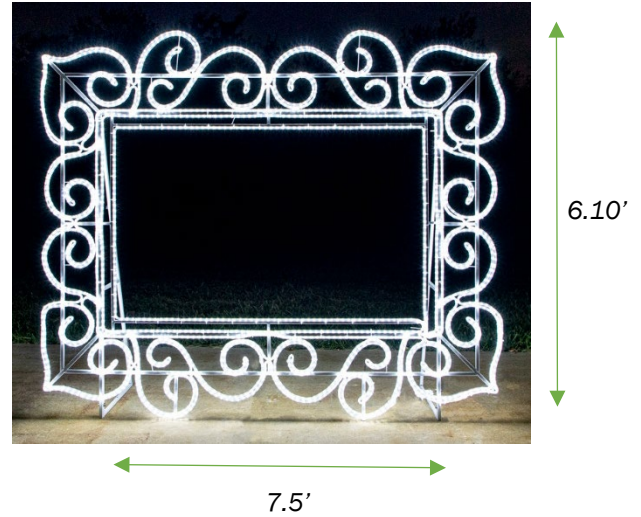

## 6.10' 2D Photo Frame

SKU: 2D-11011

### Features

- Commercial Grade
- IP65 Weather Rating
- LED Rope Light
- Gold powder-coated iron frame
- Designed and coated for indoor/outdoor use

### Material Specs

<b>Lighting:</b>	Commercial Grade LED Rope Light
<b>LED Color</b>	Pure White
<b>Construction Type:</b>	Iron, gold powder-coated frame designed for demanding outdoor applications
<b>Voltage</b>	110/120 (US Plug)
<b>Power Cord Length</b>	5' UL rated power cord
<b>Height:</b>	6.10'
<b>Width:</b>	7.5'
<b>Certifications</b>	CE and ROHS Approved